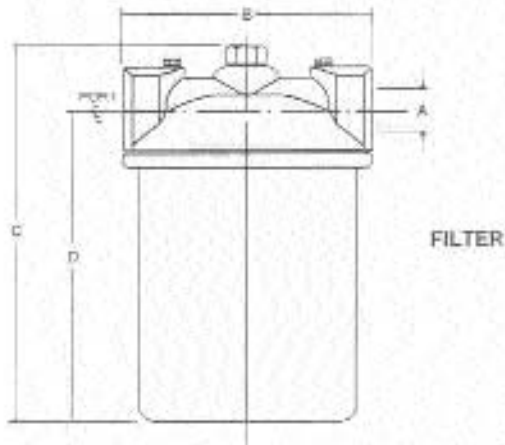

## Specifications

1/4 Inch Cartridge Filter  
Filter p/n MMJ2455F4001

Connections: 1/4" FNPT  
 Filter: 25 micron  
 Recommended Working Pressure: 50 psi  
 Yield Pressure: 200 psi  
 Materials: Cast iron, steel wool  
 Weight: 3.1 lbs.  
 Dimensions: A = 1/4" NPT  
 B = 4-3/8"  
 C = 6-1/4"  
 D = 5-5/16"