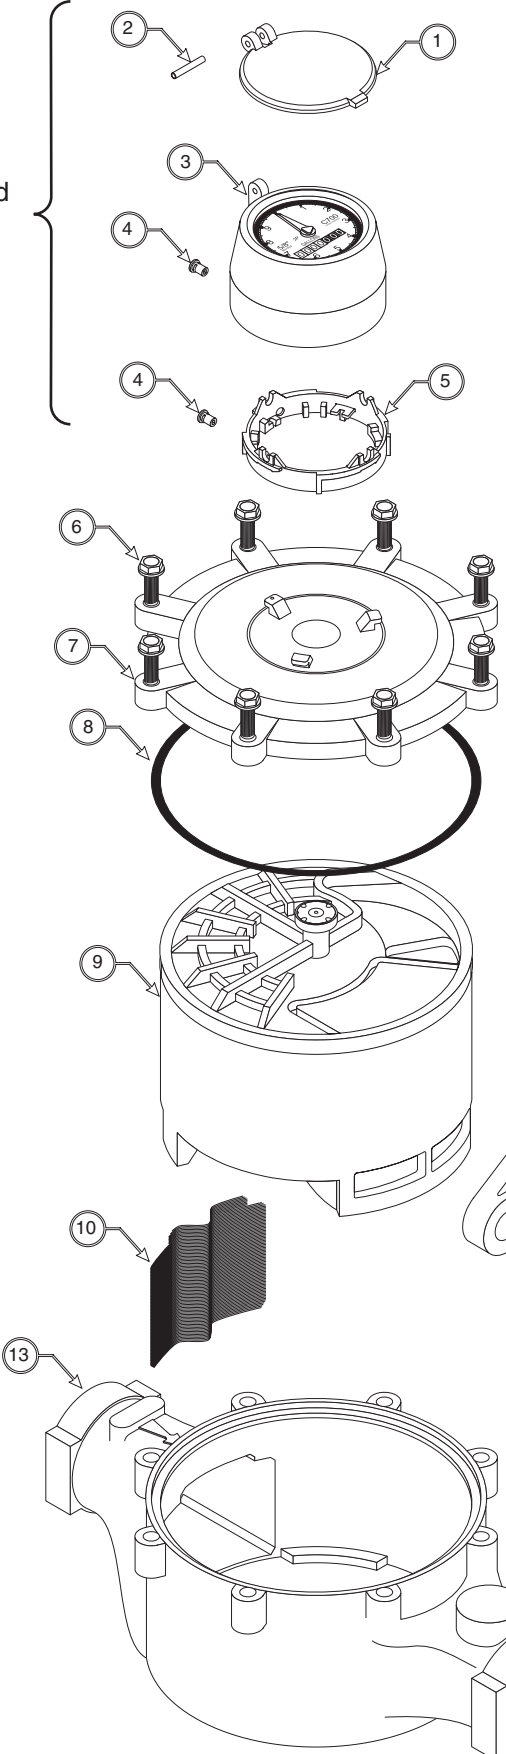

Direct Read Registers

Lid and hinge pin for Direct Read registers manufactured before August 2002

All Other Registers

Note: When ordering a direct read register replacement for meters manufactured before August 2002, parts 1 through 5 are required.