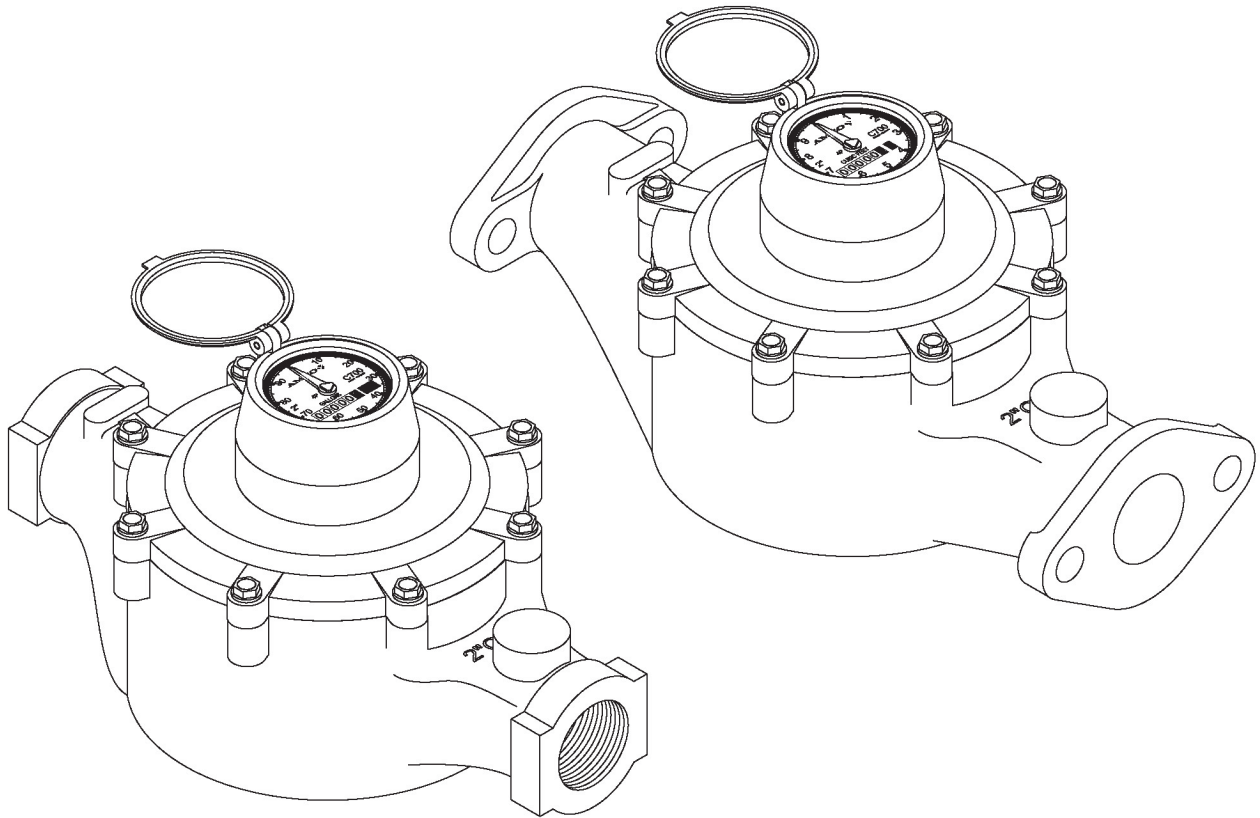

**Industrial C700 Waterworks and Low-lead
Bronze Positive Displacement Cold Water Meters**

2"

When ordering parts, please include:

Model: Industrial C700

Size: 2"

End Type

Part #

Description

Quantity of each part

Price of each part

Effective Date: May 15, 2003

Direct Read Registers

Lid and hinge pin for Direct Read registers manufactured before August 2002

All Other Registers

Note: When ordering a direct read register replacement for meters manufactured before August 2002, parts 1 through 5 are required.