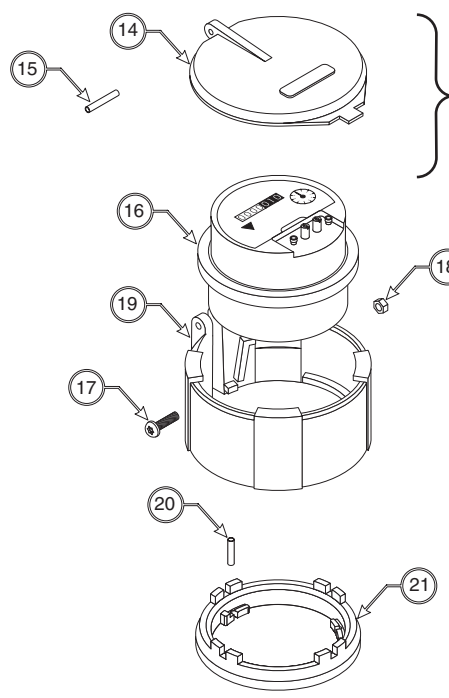

Direct Read Registers

Lid and hinge pin for Direct Read registers manufactured before August 2002

All Other Registers

Note: When ordering a direct read register replacement for meters manufactured before August 2002, parts 1 through 5 are required.