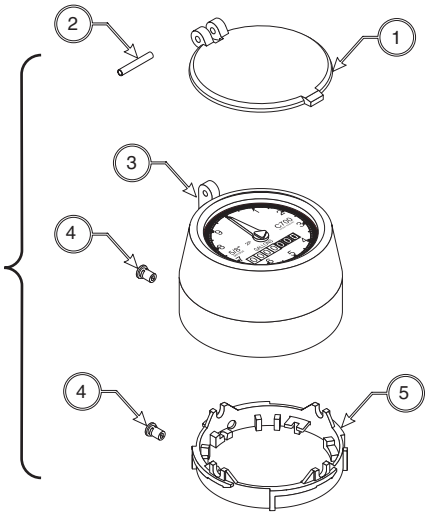

Parts/Prices

April 30, 2003

Industrial C700 Waterworks and Low-lead Bronze Positive Displacement Cold Water Meters

1 1/2"

When ordering parts, please include:

Model: Industrial C700

Size: 1 1/2"

End Type

Part #

Description

Quantity of each part

Price of each part

Effective Date: April 30, 2003

AMCO 

Direct Read Registers

Lid and hinge pin for Direct Read registers manufactured before August 2002

ILL. NO.	Description	1 1/2"	
1	Lid: Polymer	Price	\$1.00
		Part #	BTA8028
	Lid: Bronze	Price	\$3.45
		Part #	BTA0114
2	Hinge Pin	Price	\$0.10
		Part #	2287M2695
3	Direct Read Register & Polymer Housing	Price	\$22.45
	Gallons	Part #	MX40U3PLH
	Cubic Feet	Part #	MX40F3PLH
	Other Units	Contact Customer Service	
	Direct Read Register & Bronze Housing	Price	\$29.25
	Gallons	Part #	MX40U3BZH
	Cubic Feet	Part #	MX40F3BZH
	Other Units	Contact Customer Service	
4	Tamper-Resistant Plug (2) per meter	Price	\$0.30
		Part #	BTA8029
5	Adapter Ring	Price	\$1.60
		Part #	BTA8027
1 thru 5	Complete Assembly with Polymer Housing	Price	\$29.20
	Gallons	Part #	MX40U3PLH
	Cubic Feet	Part #	MX40F3PLH
	Other Units	Contact Customer Service	
1 thru 5	Complete Assembly with Bronze Housing	Price	\$36.00
	Gallons	Part #	MX40U3BZH
	Cubic Feet	Part #	MX40F3BZH
	Other Units	Contact Customer Service	
6	Body Bolts (10 required)	Price	\$0.70
		Part #	2137M3237
7	Upper Body Plate	Price	\$42.05
		Part #	CAB0360
8	Chamber O-Ring	Price	\$4.20
		Part #	2411M2313
9	Measuring Chamber (complete)	Price	\$164.25
		Part #	BAT4018
10	Strainer	Price	\$8.60
		Part #	MER0603
11	Body O-ring	Price	\$6.80
		Part #	2411M231
12	Body - Oval Flanged End Waterworks Bronze	Price	\$105.30
		Part #	MER0832
	Body - Oval Flanged End Low Lead Bronze	Price	\$106.30
		Part #	BTA0032
13	Body - Threaded End Waterworks Bronze	Price	\$105.30
		Part #	MER0831
	Body - Threaded End Low Lead Bronze	Price	\$106.30
		Part #	BTA0034