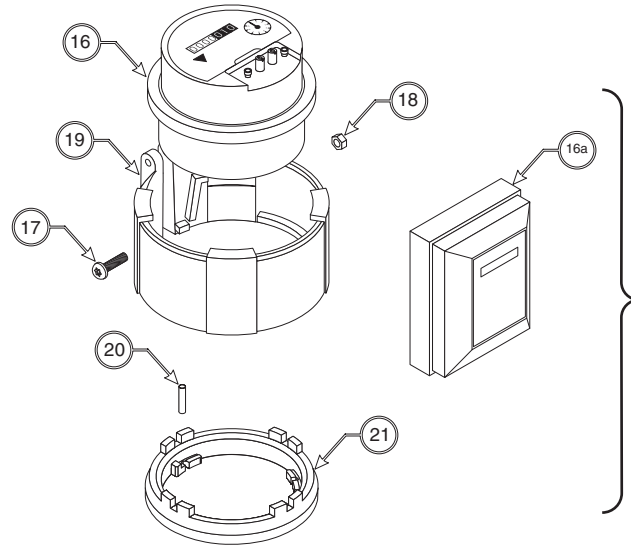

Parts/Prices

April 30, 2003

Industrial C700 Waterworks and Low-lead Bronze Positive Displacement Cold Water Meters

1 1/2"

When ordering parts, please include:

Model: Industrial C700

Size: 1 1/2"

End Type

Part #

Description

Quantity of each part

Price of each part

Effective Date: April 30, 2003

AMCO 

Direct Read Registers

Lid and hinge pin for Direct Read registers manufactured before August 2002

ILL. NO.	Description	1 1/2"	
1	Lid: Polymer	Price	\$1.00
		Part #	BTA8028
	Lid: Bronze	Price	\$3.45
		Part #	BTA0114
2	Hinge Pin	Price	\$0.10
		Part #	2287M2695
3	Direct Read Register & Polymer Housing	Price	\$22.45
	Gallons	Part #	MX40U3PLH
	Cubic Feet	Part #	MX40F3PLH
	Other Units	Contact Customer Service	
	Direct Read Register & Bronze Housing	Price	\$29.25
	Gallons	Part #	MX40U3BZH
	Cubic Feet	Part #	MX40F3BZH
	Other Units	Contact Customer Service	
4	Tamper-Resistant Plug (2) per meter	Price	\$0.30
		Part #	BTA8029
5	Adapter Ring	Price	\$1.60
		Part #	BTA8027
1 thru 5	Complete Assembly with Polymer Housing	Price	\$29.20
	Gallons	Part #	MX40U3PLH
	Cubic Feet	Part #	MX40F3PLH
	Other Units	Contact Customer Service	
1 thru 5	Complete Assembly with Bronze Housing	Price	\$36.00
	Gallons	Part #	MX40U3BZH
	Cubic Feet	Part #	MX40F3BZH
	Other Units	Contact Customer Service	
6	Body Bolts (10 required)	Price	\$0.70
		Part #	2137M3237
7	Upper Body Plate	Price	\$42.05
		Part #	CAB0360
8	Chamber O-Ring	Price	\$4.20
		Part #	2411M2313
9	Measuring Chamber (complete)	Price	\$164.25
		Part #	BAT4018
10	Strainer	Price	\$8.60
		Part #	MER0603
11	Body O-ring	Price	\$6.80
		Part #	2411M231
12	Body - Oval Flanged End Waterworks Bronze	Price	\$105.30
		Part #	MER0832
	Body - Oval Flanged End Low Lead Bronze	Price	\$106.30
		Part #	BTA0032
13	Body - Threaded End Waterworks Bronze	Price	\$105.30
		Part #	MER0831
	Body - Threaded End Low Lead Bronze	Price	\$106.30
		Part #	BTA0034