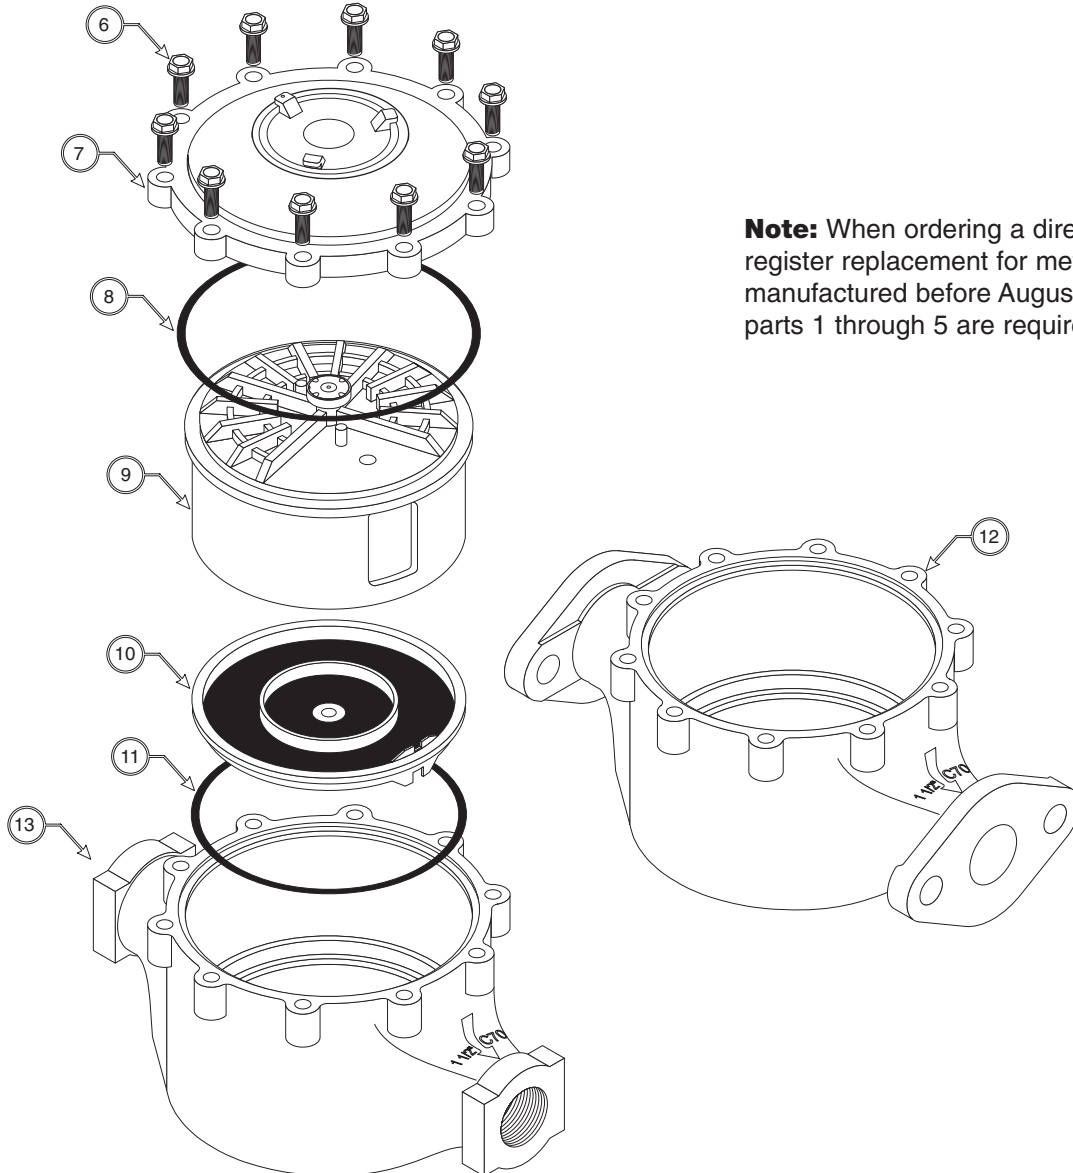

Note: When ordering a direct read register replacement for meters manufactured before August 2002, parts 1 through 5 are required.