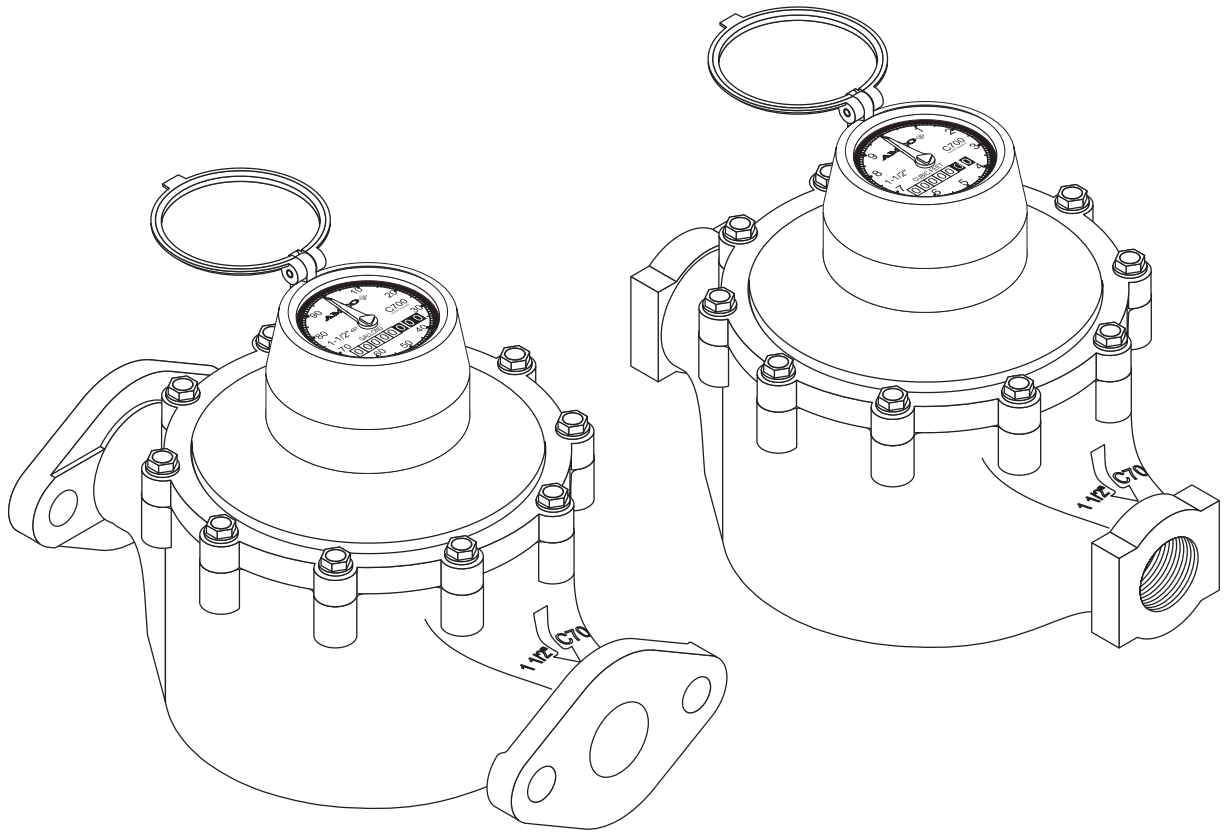

Parts/Prices

April 30, 2003

Industrial C700 Waterworks and Low-lead Bronze Positive Displacement Cold Water Meters

1 1/2"

When ordering parts, please include:

Model: Industrial C700

Size: 1 1/2"

End Type

Part #

Description

Quantity of each part

Price of each part

Effective Date: April 30, 2003

AMCO 

Direct Read Registers

Lid and hinge pin for Direct Read registers manufactured before August 2002

ILL. NO.	Description	1 1/2"	
1	Lid: Polymer	Price	\$1.00
		Part #	BTA8028
	Lid: Bronze	Price	\$3.45
		Part #	BTA0114
2	Hinge Pin	Price	\$0.10
		Part #	2287M2695
3	Direct Read Register & Polymer Housing	Price	\$22.45
	Gallons	Part #	MX40U3PLH
	Cubic Feet	Part #	MX40F3PLH
	Other Units	Contact Customer Service	
	Direct Read Register & Bronze Housing	Price	\$29.25
	Gallons	Part #	MX40U3BZH
	Cubic Feet	Part #	MX40F3BZH
	Other Units	Contact Customer Service	
4	Tamper-Resistant Plug (2) per meter	Price	\$0.30
		Part #	BTA8029
5	Adapter Ring	Price	\$1.60
		Part #	BTA8027
1 thru 5	Complete Assembly with Polymer Housing	Price	\$29.20
	Gallons	Part #	MX40U3PLH
	Cubic Feet	Part #	MX40F3PLH
	Other Units	Contact Customer Service	
1 thru 5	Complete Assembly with Bronze Housing	Price	\$36.00
	Gallons	Part #	MX40U3BZH
	Cubic Feet	Part #	MX40F3BZH
	Other Units	Contact Customer Service	
6	Body Bolts (10 required)	Price	\$0.70
		Part #	2137M3237
7	Upper Body Plate	Price	\$42.05
		Part #	CAB0360
8	Chamber O-Ring	Price	\$4.20
		Part #	2411M2313
9	Measuring Chamber (complete)	Price	\$164.25
		Part #	BAT4018
10	Strainer	Price	\$8.60
		Part #	MER0603
11	Body O-ring	Price	\$6.80
		Part #	2411M231
12	Body - Oval Flanged End Waterworks Bronze	Price	\$105.30
		Part #	MER0832
	Body - Oval Flanged End Low Lead Bronze	Price	\$106.30
		Part #	BTA0032
13	Body - Threaded End Waterworks Bronze	Price	\$105.30
		Part #	MER0831
	Body - Threaded End Low Lead Bronze	Price	\$106.30
		Part #	BTA0034