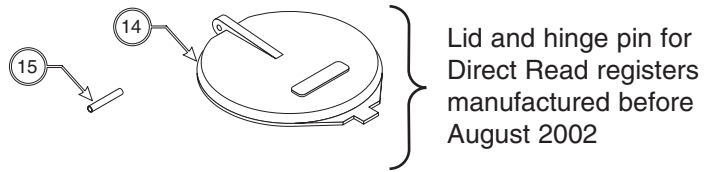

Part #

Description

Quantity of each part

Price of each part

Effective Date: April 30, 2003

AMCO 

Direct Read Registers

Lid and hinge pin for Direct Read registers manufactured before August 2002