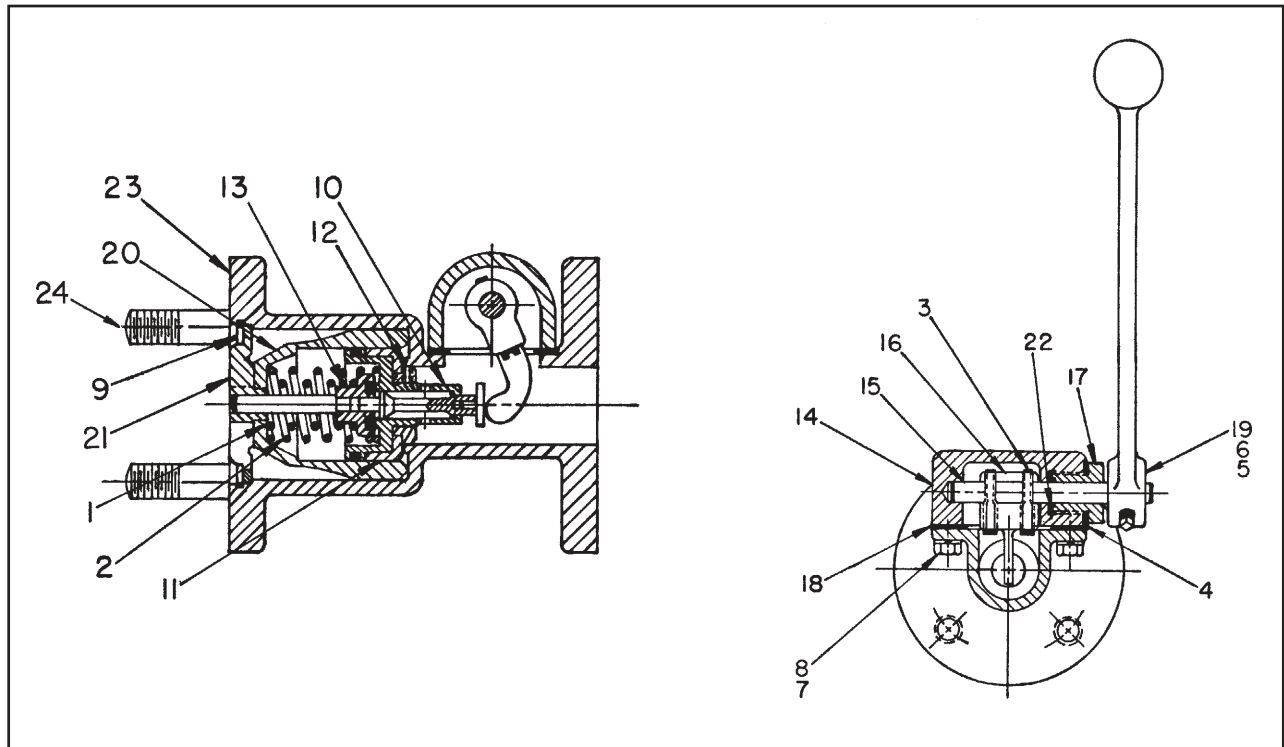

P311  
 Rev. 0-02-08-01  
 1" Auto Stop Valve  
 Bronze and Stainless Steel

# neptune® 1" Auto Stop Valve Parts List

Item	Description	Part Number		Qty.
		Bronze	SST	
1	Compression Spring	8356-004	8356-004	1
2	Compression Spring	8356-005	8356-005	1
3	Slotted Screw	8325-031	8325-031	2
4	Seal Washer	8571-040	8571-040	1
5	Set Screw, 5/16-18	41546-000	41546-000	2
6	Knurled Bushing	48858-001	48858-001	1
7	Cap Screw, 1/4-20 x 5/8	100059-046	100059-046	4
8	Lockwasher, 1/4	100121-039	100121-039	4
9	Clip Wire Formed	100554-001	100554-001	1
10	Piston Complete	100589-003	100589-002	1
11	Gasket, O Ring - Teflon Encap	8316-704	8316-704	1
12	Screw, Hollow Hex 8-32 x 3/16	41861-001	41861-001	1
13	Pilot Valve Complete	100594-001	100594-001	1
14	Valve Cover	100601-002	100601-001	1
15	Shaft, Operating	100602-001	100602-001	1
16	Cam, Operating	100603-002	100603-002	1
17	Seal Plug, Shaft	100604-001	100604-001	1
18	Gasket, Cover	100605-001	100605-001	1
19	Handle, Operating	100606-001	100606-001	1
20	Cylinder Retainer	100721-003	100721-002	1
21	Retainer Assembly	100723-003	100723-002	1
22	Seal, 1/16 x 3/8	100727-001	100727-001	1
23	Body w/Studs	101033-002	101033-001	1
	w/o Studs	100589-003		
24	Studs	042599-002	042599-002	4